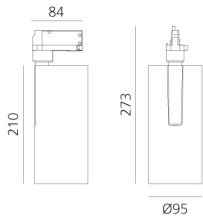

## LUMINAIRE

- Watt: **30W**
- Lichtstrom (lm): **2706lm**
- CCT: **3000K**
- Efficiency: **79%**
- Efficacy: **90.22lm/W**
- CRI: **90**
- Dimmable Typology: **Dali**

## BESCHREIBUNG

Three sizes with three different beam angles each (spot, flood, wide flood) obtained by means of refractive or hybrid optical units. Vector 55 track DALI zoom optic (22°-32°). Junction arm integrated in the spotlight's body to keep the barycentre aligned with the track and prevent any imbalance in possible suspension versions of the track. The junction allows 360° rotation and 90° tilting for maximum emission adjustment freedom. Vector 95 available only in track version. Version with compact 4-conductor (3p+n) adapter with hidden LED driver and not-dimmable phase selector.

## DIMENSION

- Höhe: **cm 27.3**
- Breite: **cm 9.5**
- Länge Fuß: **cm 8.4**
- Neigung: **-90+90**
- Drehung: **360°**