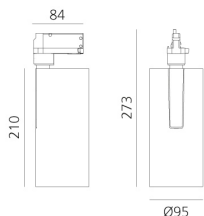

Vector Track 95 24° 3000K DALI Eutrac White

Carlotta de Bevilacqua

IP20    Dimmbar: 

LUMINAIRE

- Watt: **30W**
- Lichtstrom (lm): **2706lm**
- CCT: **3000K**
- Efficiency: **79%**
- Efficacy: **90.22lm/W**
- CRI: **90**
- Dimmable Typology: **Dali**

Anmerkungen

220/240Vac 50/60Hz Electronic ballast included.

BESCHREIBUNG

Three sizes with three different beam angles each (spot, flood, wide flood) obtained by means of refractive or hybrid optical units. Vector 55 track DALI zoom optic (22°-32°). Junction arm integrated in the spotlight's body to keep the barycentre aligned with the track and prevent any imbalance in possible suspension versions of the track. The junction allows 360° rotation and 90° tilting for maximum emission adjustment freedom. Vector 95 available only in track version. Version with compact 4-conductor (3p+n) adapter with hidden LED driver and not-dimmable phase selector.

ARTIKELNUMMER: AN30701

FUNKTIONEN

- Artikelnummer: **AN30701**
- Farbe: **White**
- Installation: **ProjectorStromschiene**
- Serie: **Architectural Indoor**
- Anwendungsbereich: **Innenbeleuchtung**
- design: **Carlotta de Bevilacqua**

DIMENSION

- Höhe: **cm 27.3**
- Breite: **cm 9.5**
- Länge Fuß: **cm 8.4**
- Neigung: **-90+90**
- Drehung: **360°**

INKLUSIVE LICHTQUELLEN

- Kategorie: **Led**
- Anzahl: **1**
- Watt: **35W**
- Farbtemperatur(K): **3000K**
- CRI: **90**