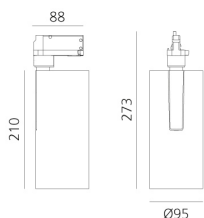

## LUMINAIRE

- Watt: **30W**
- Lichtstrom (lm): **2706lm**
- CCT: **3000K**
- Efficiency: **79%**
- Efficacy: **90.22lm/W**
- CRI: **90**
- Dimmable Typology: **Dali**

## BESCHREIBUNG

Three sizes with three different beam angles each (spot, flood, wide flood) obtained by means of refractive or hybrid optical units. Vector 55 track DALI zoom optic (22°-32°). Junction arm integrated in the spotlight's body to keep the barycentre aligned with the track and prevent any imbalance in possible suspension versions of the track. The junction allows 360° rotation and 90° tilting for maximum emission adjustment freedom. Vector 95 available only in track version. Version with compact 4-conductor (3p+n) adapter with hidden LED driver and not-dimmable phase selector.

## DIMENSION

- Höhe: **cm 27.3**
- Breite: **cm 9.5**
- Länge Fuß: **cm 8.8**
- Neigung: **-90+90**
- Drehung: **360°**