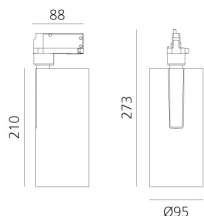

Vector Track 95 24° 3000K Undimmable Black

Carlotta de Bevilacqua

BESCHREIBUNG

Three sizes with three different beam angles each (spot, flood, wide flood) obtained by means of refractive or hybrid optical units. Vector 55 track DALI zoom optic (22°-32°). Junction arm integrated in the spotlight's body to keep the barycentre aligned with the track and prevent any imbalance in possible suspension versions of the track. The junction allows 360° rotation and 90° tilting for maximum emission adjustment freedom. Vector 95 available only in track version. Version with compact 4-conductor (3p+n) adapter with hidden LED driver and not-dimmable phase selector.

IP20   

LUMINAIRE

- Watt: **30W**
- Lichtstrom (lm): **2706lm**
- CCT: **3000K**
- Efficiency: **79%**
- Efficacy: **90.22lm/W**
- CRI: **90**

Anmerkungen

220/240Vac 50/60Hz Electronic ballast included.

ARTIKELNUMMER: AN20204

FUNKTIONEN

- Artikelnummer: **AN20204**
- Farbe: **Black**
- Installation: **ProjectorStromschiene**
- Serie: **Architectural Indoor**
- Anwendungsbereich: **Innenbeleuchtung**
- design: **Carlotta de Bevilacqua**

DIMENSION

- Höhe: **cm 27.3**
- Breite: **cm 9.5**
- Länge Fuß: **cm 8.8**
- Neigung: **-90+90**
- Drehung: **360°**

INKLUSIVE LICHTQUELLEN

- Kategorie: **Led**
- Anzahl: **1**
- Watt: **35W**
- Farbtemperatur(K): **3000K**
- CRI: **90**