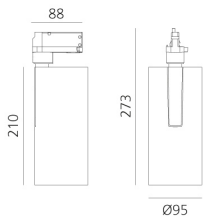

Vector Track 95 24° 3000K Undimmable Brushed copper

Carlotta de Bevilacqua

IP20   

LUMINAIRE

- Watt: **30W**
- Lichtstrom (lm): **2706lm**
- CCT: **3000K**
- Efficiency: **79%**
- Efficacy: **90.22lm/W**
- CRI: **90**

Anmerkungen

220/240Vac 50/60Hz Electronic ballast included.

BESCHREIBUNG

Three sizes with three different beam angles each (spot, flood, wide flood) obtained by means of refractive or hybrid optical units. Vector 55 track DALI zoom optic (22°-32°). Junction arm integrated in the spotlight's body to keep the barycentre aligned with the track and prevent any imbalance in possible suspension versions of the track. The junction allows 360° rotation and 90° tilting for maximum emission adjustment freedom. Vector 95 available only in track version. Version with compact 4-conductor (3p+n) adapter with hidden LED driver and not-dimmable phase selector.

DIMENSION

- Höhe: **cm 27.3**
- Breite: **cm 9.5**
- Länge Fuß: **cm 8.8**
- Neigung: **-90+90**
- Drehung: **360°**

INKLUSIVE LICHTQUELLEN

- Kategorie: **Led**
- Anzahl: **1**
- Watt: **35W**
- Farbtemperatur(K): **3000K**
- CRI: **90**