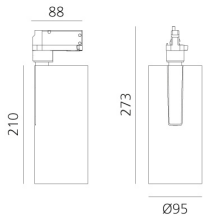

Vector Track 95 24° 3000K Undimmable Brushed silver

Carlotta de Bevilacqua

IP20   

LUMINAIRE

- Watt: **30W**
- Lichtstrom (lm): **2706lm**
- CCT: **3000K**
- Efficiency: **79%**
- Efficacy: **90.22lm/W**
- CRI: **90**

Anmerkungen

220/240Vac 50/60Hz Electronic ballast included.

BESCHREIBUNG

Three sizes with three different beam angles each (spot, flood, wide flood) obtained by means of refractive or hybrid optical units. Vector 55 track DALI zoom optic (22°-32°). Junction arm integrated in the spotlight's body to keep the barycentre aligned with the track and prevent any imbalance in possible suspension versions of the track. The junction allows 360° rotation and 90° tilting for maximum emission adjustment freedom. Vector 95 available only in track version. Version with compact 4-conductor (3p+n) adapter with hidden LED driver and not-dimmable phase selector.

DIMENSION

- Höhe: **cm 27.3**
- Breite: **cm 9.5**
- Länge Fuß: **cm 8.8**
- Neigung: **-90+90**
- Drehung: **360°**

INKLUSIVE LICHTQUELLEN

- Kategorie: **Led**
- Anzahl: **1**
- Watt: **35W**
- Farbtemperatur(K): **3000K**
- CRI: **90**