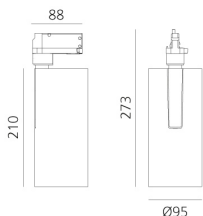

Vector Track 95 24° 3000K Undimmable White

Carlotta de Bevilacqua

IP20   

LUMINAIRE

- Watt: **30W**
- Lichtstrom (lm): **2706lm**
- CCT: **3000K**
- Efficiency: **79%**
- Efficacy: **90.22lm/W**
- CRI: **90**

Anmerkungen

220/240Vac 50/60Hz Electronic ballast included.

BESCHREIBUNG

Three sizes with three different beam angles each (spot, flood, wide flood) obtained by means of refractive or hybrid optical units. Vector 55 track DALI zoom optic (22°-32°). Junction arm integrated in the spotlight's body to keep the barycentre aligned with the track and prevent any imbalance in possible suspension versions of the track. The junction allows 360° rotation and 90° tilting for maximum emission adjustment freedom. Vector 95 available only in track version. Version with compact 4-conductor (3p+n) adapter with hidden LED driver and not-dimmable phase selector.

ARTIKELNUMMER: AN20201

FUNKTIONEN

- Artikelnummer: **AN20201**
- Farbe: **White**
- Installation: **ProjectorStromschiene**
- Serie: **Architectural Indoor**
- Anwendungsbereich: **Innenbeleuchtung**
- design: **Carlotta de Bevilacqua**

DIMENSION

- Höhe: **cm 27.3**
- Breite: **cm 9.5**
- Länge Fuß: **cm 8.8**
- Neigung: **-90+90**
- Drehung: **360°**

INKLUSIVE LICHTQUELLEN

- Kategorie: **Led**
- Anzahl: **1**
- Watt: **35W**
- Farbtemperatur(K): **3000K**
- CRI: **90**