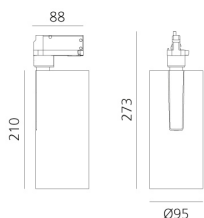

Vector Track 95 24° 4000K DALI Black

Carlotta de Bevilacqua

BESCHREIBUNG

Three sizes with three different beam angles each (spot, flood, wide flood) obtained by means of refractive or hybrid optical units. Vector 55 track DALI zoom optic (22°-32°). Junction arm integrated in the spotlight's body to keep the barycentre aligned with the track and prevent any imbalance in possible suspension versions of the track. The junction allows 360° rotation and 90° tilting for maximum emission adjustment freedom. Vector 95 available only in track version. Version with compact 4-conductor (3p+n) adapter with hidden LED driver and not-dimmable phase selector.

IP20    Dimmbar: 

LUMINAIRE

- Watt: **30W**
- Lichtstrom (lm): **2748lm**
- CCT: **4000K**
- Efficiency: **79%**
- Efficacy: **91.61lm/W**
- CRI: **90**
- Dimmable Typology: **Dali**

Anmerkungen

220/240Vac 50/60Hz Electronic ballast included.

ARTIKELNUMMER: AN25704

FUNKTIONEN

- Artikelnummer: **AN25704**
- Farbe: **Black**
- Installation: **ProjectorStromschiene**
- Serie: **Architectural Indoor**
- Anwendungsbereich: **Innenbeleuchtung**
- design: **Carlotta de Bevilacqua**

DIMENSION

- Höhe: **cm 27.3**
- Breite: **cm 9.5**
- Länge Fuß: **cm 8.8**
- Neigung: **-90+90**
- Drehung: **360°**

INKLUSIVE LICHTQUELLEN

- Kategorie: **Led**
- Anzahl: **1**
- Watt: **35W**
- Farbtemperatur(K): **4000K**
- CRI: **90**