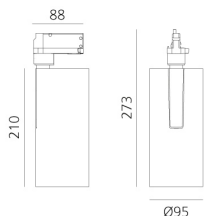

Vector Track 95 24° 4000K DALI Brushed Bronze

Carlotta de Bevilacqua

IP20    Dimmbar: 

LUMINAIRE

- Watt: **30W**
- Lichtstrom (lm): **2748lm**
- CCT: **4000K**
- Efficiency: **79%**
- Efficacy: **91.61lm/W**
- CRI: **90**
- Dimmable Typology: **Dali**

Anmerkungen

220/240Vac 50/60Hz Electronic ballast included.

BESCHREIBUNG

Three sizes with three different beam angles each (spot, flood, wide flood) obtained by means of refractive or hybrid optical units. Vector 55 track DALI zoom optic (22°-32°). Junction arm integrated in the spotlight's body to keep the barycentre aligned with the track and prevent any imbalance in possible suspension versions of the track. The junction allows 360° rotation and 90° tilting for maximum emission adjustment freedom. Vector 95 available only in track version. Version with compact 4-conductor (3p+n) adapter with hidden LED driver and not-dimmable phase selector.

DIMENSION

- Höhe: **cm 27.3**
- Breite: **cm 9.5**
- Länge Fuß: **cm 8.8**
- Neigung: **-90+90**
- Drehung: **360°**

INKLUSIVE LICHTQUELLEN

- Kategorie: **Led**
- Anzahl: **1**
- Watt: **35W**
- Farbtemperatur(K): **4000K**
- CRI: **90**