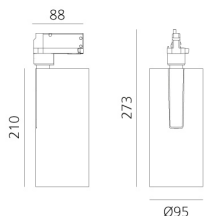

## LUMINAIRE

- Watt: **30W**
- Lichtstrom (lm): **2748lm**
- CCT: **4000K**
- Efficiency: **79%**
- Efficacy: **91.61lm/W**
- CRI: **90**
- Dimmable Typology: **Dali**

## BESCHREIBUNG

Three sizes with three different beam angles each (spot, flood, wide flood) obtained by means of refractive or hybrid optical units. Vector 55 track DALI zoom optic (22°-32°). Junction arm integrated in the spotlight's body to keep the barycentre aligned with the track and prevent any imbalance in possible suspension versions of the track. The junction allows 360° rotation and 90° tilting for maximum emission adjustment freedom. Vector 95 available only in track version. Version with compact 4-conductor (3p+n) adapter with hidden LED driver and not-dimmable phase selector.

## DIMENSION

- Höhe: **cm 27.3**
- Breite: **cm 9.5**
- Länge Fuß: **cm 8.8**
- Neigung: **-90+90**
- Drehung: **360°**