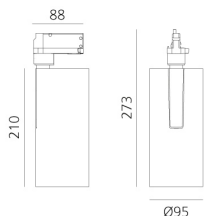

Vector Track 95 24° 4000K DALI Brushed Silver

Carlotta de Bevilacqua

IP20    Dimmbar: 

LUMINAIRE

- Watt: **30W**
- Lichtstrom (lm): **2748lm**
- CCT: **4000K**
- Efficiency: **79%**
- Efficacy: **91.61lm/W**
- CRI: **90**
- Dimmable Typology: **Dali**

Anmerkungen

220/240Vac 50/60Hz Electronic ballast included.

BESCHREIBUNG

Three sizes with three different beam angles each (spot, flood, wide flood) obtained by means of refractive or hybrid optical units. Vector 55 track DALI zoom optic (22°-32°). Junction arm integrated in the spotlight's body to keep the barycentre aligned with the track and prevent any imbalance in possible suspension versions of the track. The junction allows 360° rotation and 90° tilting for maximum emission adjustment freedom. Vector 95 available only in track version. Version with compact 4-conductor (3p+n) adapter with hidden LED driver and not-dimmable phase selector.

ARTIKELNUMMER: AN25715

FUNKTIONEN

- Artikelnummer: **AN25715**
- Farbe: **Brushed Silver**
- Installation: **ProjectorStromschiene**
- Serie: **Architectural Indoor**
- Anwendungsbereich: **Innenbeleuchtung**
- design: **Carlotta de Bevilacqua**

DIMENSION

- Höhe: **cm 27.3**
- Breite: **cm 9.5**
- Länge Fuß: **cm 8.8**
- Neigung: **-90+90**
- Drehung: **360°**

INKLUSIVE LICHTQUELLEN

- Kategorie: **Led**
- Anzahl: **1**
- Watt: **35W**
- Farbtemperatur(K): **4000K**
- CRI: **90**