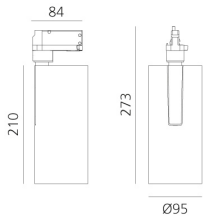

Vector Track 95 24° 4000K DALI Eutrac Black

Carlotta de Bevilacqua

BESCHREIBUNG

Three sizes with three different beam angles each (spot, flood, wide flood) obtained by means of refractive or hybrid optical units. Vector 55 track DALI zoom optic (22°-32°). Junction arm integrated in the spotlight's body to keep the barycentre aligned with the track and prevent any imbalance in possible suspension versions of the track. The junction allows 360° rotation and 90° tilting for maximum emission adjustment freedom. Vector 95 available only in track version. Version with compact 4-conductor (3p+n) adapter with hidden LED driver and not-dimmable phase selector.

IP20    Dimmbar: 

LUMINAIRE

- Watt: **30W**
- Lichtstrom (lm): **2748lm**
- CCT: **4000K**
- Efficiency: **79%**
- Efficacy: **91.61lm/W**
- CRI: **90**
- Dimmable Typology: **Dali**

Anmerkungen

220/240Vac 50/60Hz Electronic ballast included.

ARTIKELNUMMER: AN35704

FUNKTIONEN

- Artikelnummer: **AN35704**
- Farbe: **Black**
- Installation: **ProjectorStromschiene**
- Serie: **Architectural Indoor**
- Anwendungsbereich: **Innenbeleuchtung**
- design: **Carlotta de Bevilacqua**

DIMENSION

- Höhe: **cm 27.3**
- Breite: **cm 9.5**
- Länge Fuß: **cm 8.4**
- Neigung: **-90+90**
- Drehung: **360°**

INKLUSIVE LICHTQUELLEN

- Kategorie: **Led**
- Anzahl: **1**
- Watt: **35W**
- Farbtemperatur(K): **4000K**
- CRI: **90**