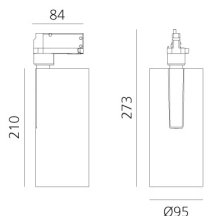

Vector Track 95 24° 4000K DALI Eutrac Brushed Bronze

Carlotta de Bevilacqua

IP20    Dimmbar: 

LUMINAIRE

- Watt: **30W**
- Lichtstrom (lm): **2748lm**
- CCT: **4000K**
- Efficiency: **79%**
- Efficacy: **91.61lm/W**
- CRI: **90**
- Dimmable Typology: **Dali**

Anmerkungen

220/240Vac 50/60Hz Electronic ballast included.

BESCHREIBUNG

Three sizes with three different beam angles each (spot, flood, wide flood) obtained by means of refractive or hybrid optical units. Vector 55 track DALI zoom optic (22°-32°). Junction arm integrated in the spotlight's body to keep the barycentre aligned with the track and prevent any imbalance in possible suspension versions of the track. The junction allows 360° rotation and 90° tilting for maximum emission adjustment freedom. Vector 95 available only in track version. Version with compact 4-conductor (3p+n) adapter with hidden LED driver and not-dimmable phase selector.

ARTIKELNUMMER: AN35720

FUNKTIONEN

- Artikelnummer: **AN35720**
- Farbe: **Brushed Bronze**
- Installation: **ProjectorStromschiene**
- Serie: **Architectural Indoor**
- Anwendungsbereich: **Innenbeleuchtung**
- design: **Carlotta de Bevilacqua**

DIMENSION

- Höhe: **cm 27.3**
- Breite: **cm 9.5**
- Länge Fuß: **cm 8.4**
- Neigung: **-90+90**
- Drehung: **360°**

INKLUSIVE LICHTQUELLEN

- Kategorie: **Led**
- Anzahl: **1**
- Watt: **35W**
- Farbtemperatur(K): **4000K**
- CRI: **90**