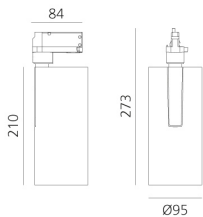

Vector Track 95 24° 4000K DALI Eutrac Brushed Copper

Carlotta de Bevilacqua

IP20    Dimmbar: 

LUMINAIRE

- Watt: **30W**
- Lichtstrom (lm): **2748lm**
- CCT: **4000K**
- Efficiency: **79%**
- Efficacy: **91.61lm/W**
- CRI: **90**
- Dimmable Typology: **Dali**

Anmerkungen

220/240Vac 50/60Hz Electronic ballast included.

BESCHREIBUNG

Three sizes with three different beam angles each (spot, flood, wide flood) obtained by means of refractive or hybrid optical units. Vector 55 track DALI zoom optic (22°-32°). Junction arm integrated in the spotlight's body to keep the barycentre aligned with the track and prevent any imbalance in possible suspension versions of the track. The junction allows 360° rotation and 90° tilting for maximum emission adjustment freedom. Vector 95 available only in track version. Version with compact 4-conductor (3p+n) adapter with hidden LED driver and not-dimmable phase selector.

ARTIKELNUMMER: AN35718

FUNKTIONEN

- Artikelnummer: **AN35718**
- Farbe: **Brushed Copper**
- Installation: **ProjectorStromschiene**
- Serie: **Architectural Indoor**
- Anwendungsbereich: **Innenbeleuchtung**
- design: **Carlotta de Bevilacqua**

DIMENSION

- Höhe: **cm 27.3**
- Breite: **cm 9.5**
- Länge Fuß: **cm 8.4**
- Neigung: **-90+90**
- Drehung: **360°**

INKLUSIVE LICHTQUELLEN

- Kategorie: **Led**
- Anzahl: **1**
- Watt: **35W**
- Farbtemperatur(K): **4000K**
- CRI: **90**