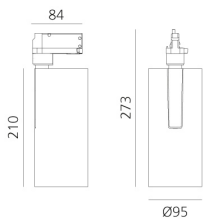

Vector Track 95 24° 4000K DALI Eutrac Brushed Silver

Carlotta de Bevilacqua

IP20    Dimmbar: 

LUMINAIRE

- Watt: **30W**
- Lichtstrom (lm): **2748lm**
- CCT: **4000K**
- Efficiency: **79%**
- Efficacy: **91.61lm/W**
- CRI: **90**
- Dimmable Typology: **Dali**

Anmerkungen

220/240Vac 50/60Hz Electronic ballast included.

BESCHREIBUNG

Three sizes with three different beam angles each (spot, flood, wide flood) obtained by means of refractive or hybrid optical units. Vector 55 track DALI zoom optic (22°-32°). Junction arm integrated in the spotlight's body to keep the barycentre aligned with the track and prevent any imbalance in possible suspension versions of the track. The junction allows 360° rotation and 90° tilting for maximum emission adjustment freedom. Vector 95 available only in track version. Version with compact 4-conductor (3p+n) adapter with hidden LED driver and not-dimmable phase selector.

ARTIKELNUMMER: AN35715

FUNKTIONEN

- Artikelnummer: **AN35715**
- Farbe: **Brushed Silver**
- Installation: **ProjectorStromschiene**
- Serie: **Architectural Indoor**
- Anwendungsbereich: **Innenbeleuchtung**
- design: **Carlotta de Bevilacqua**

DIMENSION

- Höhe: **cm 27.3**
- Breite: **cm 9.5**
- Länge Fuß: **cm 8.4**
- Neigung: **-90+90**
- Drehung: **360°**

INKLUSIVE LICHTQUELLEN

- Kategorie: **Led**
- Anzahl: **1**
- Watt: **35W**
- Farbtemperatur(K): **4000K**
- CRI: **90**