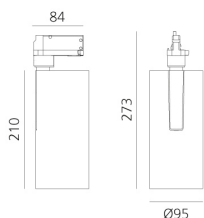

Vector Track 95 24° 4000K DALI Eutrac White

Carlotta de Bevilacqua

IP20    Dimmbar: 

LUMINAIRE

- Watt: **30W**
- Lichtstrom (lm): **2748lm**
- CCT: **4000K**
- Efficiency: **79%**
- Efficacy: **91.61lm/W**
- CRI: **90**
- Dimmable Typology: **Dali**

Anmerkungen

220/240Vac 50/60Hz Electronic ballast included.

BESCHREIBUNG

Three sizes with three different beam angles each (spot, flood, wide flood) obtained by means of refractive or hybrid optical units. Vector 55 track DALI zoom optic (22°-32°). Junction arm integrated in the spotlight's body to keep the barycentre aligned with the track and prevent any imbalance in possible suspension versions of the track. The junction allows 360° rotation and 90° tilting for maximum emission adjustment freedom. Vector 95 available only in track version. Version with compact 4-conductor (3p+n) adapter with hidden LED driver and not-dimmable phase selector.

ARTIKELNUMMER: AN35701

FUNKTIONEN

- Artikelnummer: **AN35701**
- Farbe: **White**
- Installation: **ProjectorStromschiene**
- Serie: **Architectural Indoor**
- Anwendungsbereich: **Innenbeleuchtung**
- design: **Carlotta de Bevilacqua**

DIMENSION

- Höhe: **cm 27.3**
- Breite: **cm 9.5**
- Länge Fuß: **cm 8.4**
- Neigung: **-90+90**
- Drehung: **360°**

INKLUSIVE LICHTQUELLEN

- Kategorie: **Led**
- Anzahl: **1**
- Watt: **35W**
- Farbtemperatur(K): **4000K**
- CRI: **90**