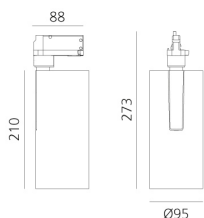

Vector Track 95 24° 4000K DALI White

Carlotta de Bevilacqua

IP20    Dimmbar: 

LUMINAIRE

- Watt: **30W**
- Lichtstrom (lm): **2748lm**
- CCT: **4000K**
- Efficiency: **79%**
- Efficacy: **91.61lm/W**
- CRI: **90**
- Dimmable Typology: **Dali**

Anmerkungen

220/240Vac 50/60Hz Electronic ballast included.

BESCHREIBUNG

Three sizes with three different beam angles each (spot, flood, wide flood) obtained by means of refractive or hybrid optical units. Vector 55 track DALI zoom optic (22°-32°). Junction arm integrated in the spotlight's body to keep the barycentre aligned with the track and prevent any imbalance in possible suspension versions of the track. The junction allows 360° rotation and 90° tilting for maximum emission adjustment freedom. Vector 95 available only in track version. Version with compact 4-conductor (3p+n) adapter with hidden LED driver and not-dimmable phase selector.

ARTIKELNUMMER: AN25701

FUNKTIONEN

- Artikelnummer: **AN25701**
- Farbe: **White**
- Installation: **ProjectorStromschiene**
- Serie: **Architectural Indoor**
- Anwendungsbereich: **Innenbeleuchtung**
- design: **Carlotta de Bevilacqua**

DIMENSION

- Höhe: **cm 27.3**
- Breite: **cm 9.5**
- Länge Fuß: **cm 8.8**
- Neigung: **-90+90**
- Drehung: **360°**

INKLUSIVE LICHTQUELLEN

- Kategorie: **Led**
- Anzahl: **1**
- Watt: **35W**
- Farbtemperatur(K): **4000K**
- CRI: **90**