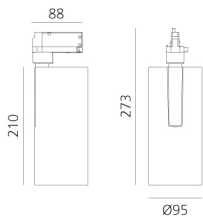

LUMINAIRE

- Watt: **30W**
- Lichtstrom (lm): **2748lm**
- CCT: **4000K**
- Efficiency: **79%**
- Efficacy: **91.61lm/W**
- CRI: **90**

Anmerkungen

220/240Vac 50/60Hz Electronic ballast included.

BESCHREIBUNG

Three sizes with three different beam angles each (spot, flood, wide flood) obtained by means of refractive or hybrid optical units. Vector 55 track DALI zoom optic (22°-32°). Junction arm integrated in the spotlight's body to keep the barycentre aligned with the track and prevent any imbalance in possible suspension versions of the track. The junction allows 360° rotation and 90° tilting for maximum emission adjustment freedom. Vector 95 available only in track version. Version with compact 4-conductor (3p+n) adapter with hidden LED driver and not-dimmable phase selector.

ARTIKELNUMMER: AN25218

FUNKTIONEN

- Artikelnummer: **AN25218**
- Farbe: **Brushed Copper**
- Installation: **ProjectorStromschiene**
- Serie: **Architectural Indoor**
- Anwendungsbereich: **Innenbeleuchtung**
- design: **Carlotta de Bevilacqua**

DIMENSION

- Höhe: **cm 27.3**
- Breite: **cm 9.5**
- Länge Fuß: **cm 8.8**
- Neigung: **-90+90**
- Drehung: **360°**

INKLUSIVE LICHTQUELLEN

- Kategorie: **Led**
- Anzahl: **1**
- Watt: **35W**
- Farbtemperatur(K): **4000K**
- CRI: **90**