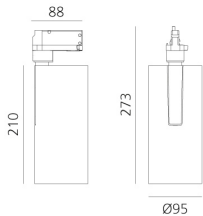

Vector Track 95 24° 4000K Undimmable Brushed Silver

Carlotta de Bevilacqua

IP20   

LUMINAIRE

- Watt: **30W**
- Lichtstrom (lm): **2748lm**
- CCT: **4000K**
- Efficiency: **79%**
- Efficacy: **91.61lm/W**
- CRI: **90**

Anmerkungen

220/240Vac 50/60Hz Electronic ballast included.

BESCHREIBUNG

Three sizes with three different beam angles each (spot, flood, wide flood) obtained by means of refractive or hybrid optical units. Vector 55 track DALI zoom optic (22°-32°). Junction arm integrated in the spotlight's body to keep the barycentre aligned with the track and prevent any imbalance in possible suspension versions of the track. The junction allows 360° rotation and 90° tilting for maximum emission adjustment freedom. Vector 95 available only in track version. Version with compact 4-conductor (3p+n) adapter with hidden LED driver and not-dimmable phase selector.

DIMENSION

- Höhe: **cm 27.3**
- Breite: **cm 9.5**
- Länge Fuß: **cm 8.8**
- Neigung: **-90+90**
- Drehung: **360°**

INKLUSIVE LICHTQUELLEN

- Kategorie: **Led**
- Anzahl: **1**
- Watt: **35W**
- Farbtemperatur(K): **4000K**
- CRI: **90**