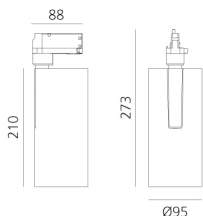

Vector Track 95 24° 4000K Undimmable White

Carlotta de Bevilacqua

IP20   

LUMINAIRE

- Watt: **30W**
- Lichtstrom (lm): **2748lm**
- CCT: **4000K**
- Efficiency: **79%**
- Efficacy: **91.61lm/W**
- CRI: **90**

Anmerkungen

220/240Vac 50/60Hz Electronic ballast included.

BESCHREIBUNG

Three sizes with three different beam angles each (spot, flood, wide flood) obtained by means of refractive or hybrid optical units. Vector 55 track DALI zoom optic (22°-32°). Junction arm integrated in the spotlight's body to keep the barycentre aligned with the track and prevent any imbalance in possible suspension versions of the track. The junction allows 360° rotation and 90° tilting for maximum emission adjustment freedom. Vector 95 available only in track version. Version with compact 4-conductor (3p+n) adapter with hidden LED driver and not-dimmable phase selector.

ARTIKELNUMMER: AN25201

FUNKTIONEN

- Artikelnummer: **AN25201**
- Farbe: **White**
- Installation: **ProjectorStromschiene**
- Serie: **Architectural Indoor**
- Anwendungsbereich: **Innenbeleuchtung**
- design: **Carlotta de Bevilacqua**

DIMENSION

- Höhe: **cm 27.3**
- Breite: **cm 9.5**
- Länge Fuß: **cm 8.8**
- Neigung: **-90+90**
- Drehung: **360°**

INKLUSIVE LICHTQUELLEN

- Kategorie: **Led**
- Anzahl: **1**
- Watt: **35W**
- Farbtemperatur(K): **4000K**
- CRI: **90**