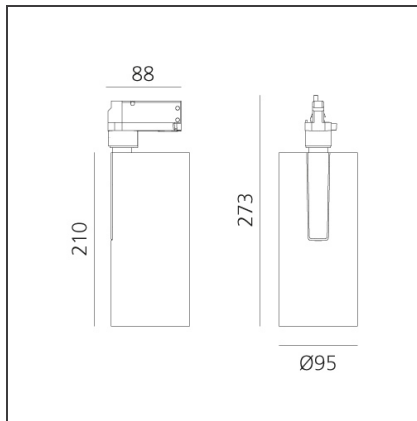

TECHNISCHE ZEICHNUNGEN

FUNKTIONEN

Artikelnummer:	AN21604	Serie:	Indoor
Farbe:	Black		
Installation:	Projector, Stromschiene		
Anwendungsbereich:	Innenbeleuchtung		

DIMENSION

Höhe:	cm 27.3
Neigung:	-90+90
Drehung:	cm 360

INKLUSIVE LEUCHTMITTEL

Kategorie:	LED	Farbtemperatur(K):	2700K
Anzahl:	1		
Watt:	35W		
Typ:	0		

LUMINAIRE

Watt:	30W	Lichtstrom (lm):	2590lm
		CCT:	2700K
		Efficiency:	78%
		Efficacy:	86.34lm/W
		CRI:	90
		Dimmable Typology:	Dali

Anmerkungen

220/240Vac 50/60Hz Electronic ballast included.