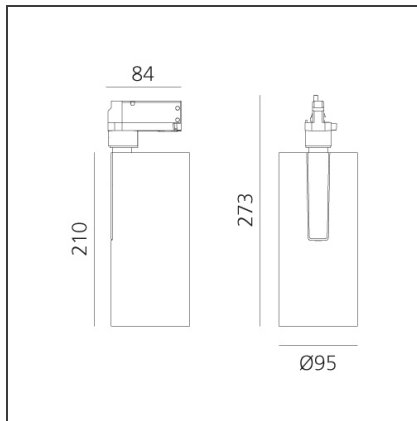

Vector Track 95 35W 16° 2700K DALI Eutrac Black

IP20 Dimmbar: + -

DESIGN

Carlotta de Bevilacqua

BESCHREIBUNG

Three sizes with three different beam angles each (spot, flood, wide flood) obtained by means of refractive or hybrid optical units. Vector 55 track DALI zoom optic (22°-32°). Junction arm integrated in the spotlight's body to keep the barycentre aligned with the track and prevent any imbalance in possible suspension versions of the track. The junction allows 360° rotation and 90° tilting for maximum emission adjustment freedom. Vector 95 available only in track version. Version with compact 4-conductor (3p+n) adapter with hidden LED driver and not-dimmable phase selector.

TECHNISCHE ZEICHNUNGEN

FUNKTIONEN

Artikelnummer:	AN31604	Serie:	Indoor
Farbe:	Black		
Installation:	Projector, Stromschiene		
Anwendungsbereich:	Innenbeleuchtung		

DIMENSION

Höhe:	cm 27.3
Neigung:	-90+90
Drehung:	cm 360

INKLUSIVE LEUCHTMITTEL

Kategorie:	LED	Farbtemperatur(K):	2700K
Anzahl:	1		
Watt:	35W		
Typ:	0		

LUMINAIRE

Watt:	30W	Lichtstrom (lm):	2590lm
		CCT:	2700K
		Efficiency:	78%
		Efficacy:	86.34lm/W
		CRI:	90
		Dimmable Typology:	Dali