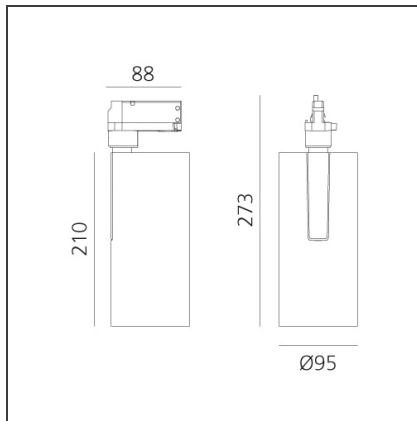

Vector Track 95 35W 16° 3000K DALI Brushed bronze

IP20 Dimmbar: + **1** -

DESIGN

Carlotta de Bevilacqua

BESCHREIBUNG

Three sizes with three different beam angles each (spot, flood, wide flood) obtained by means of refractive or hybrid optical units. Vector 55 track DALI zoom optic (22°-32°). Junction arm integrated in the spotlight's body to keep the barycentre aligned with the track and prevent any imbalance in possible suspension versions of the track. The junction allows 360° rotation and 90° tilting for maximum emission adjustment freedom. Vector 95 available only in track version. Version with compact 4-conductor (3p+n) adapter with hidden LED driver and not-dimmable phase selector.

TECHNISCHE ZEICHNUNGEN

FUNKTIONEN

Artikelnummer:	AN20620	Serie:	Indoor
Farbe:	Brushed bronze		
Installation:	Projector, Stromschiene		
Anwendungsbereich:	Innenbeleuchtung		

DIMENSION

Höhe:	cm 27.3
Neigung:	-90+90
Drehung:	cm 360

INKLUSIVE LEUCHTMITTEL

Kategorie:	LED	Farbtemperatur(K):	3000K
Anzahl:	1	CRI:	90
Watt:	35W		
Typ:	0		
Class:	A		

LUMINAIRE

Watt:	35W	Lichtstrom (lm):	3118lm
		CCT:	3000K
		CRI:	90
		Dimmable Typology:	Dali