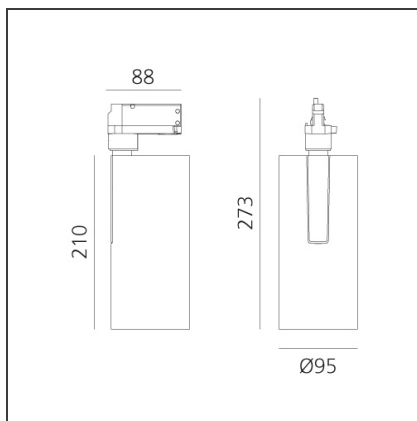

TECHNISCHE ZEICHNUNGEN

FUNKTIONEN

Artikelnummer:	AN20618	Serie:	Indoor
Farbe:	Brushed copper		
Installation:	Projector, Stromschiene		
Anwendungsbereich:	Innenbeleuchtung		

DIMENSION

Höhe:	cm 27.3
Neigung:	-90+90
Drehung:	cm 360

INKLUSIVE LEUCHTMITTEL

Kategorie:	LED	Farbtemperatur(K):	3000K
Anzahl:	1	CRI:	90
Watt:	35W		
Typ:	0		
Class:	A		

LUMINAIRE

Watt:	35W	Lichtstrom (lm):	3118lm
		CCT:	3000K
		CRI:	90
		Dimmable Typology:	Dali

Anmerkungen

220/240Vac 50/60Hz Electronic ballast included.