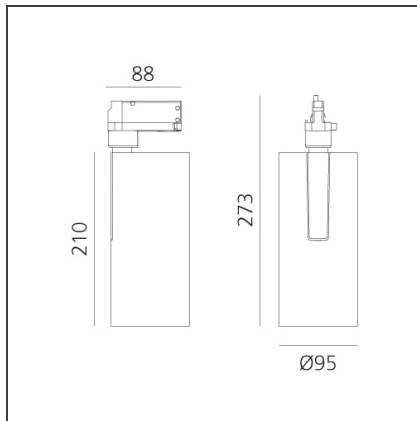

Vector Track 95 35W 16° 3000K DALI Brushed silver

IP20 Dimmbar: + -

DESIGN

Carlotta de Bevilacqua

BESCHREIBUNG

Three sizes with three different beam angles each (spot, flood, wide flood) obtained by means of refractive or hybrid optical units. Vector 55 track DALI zoom optic (22°-32°). Junction arm integrated in the spotlight's body to keep the barycentre aligned with the track and prevent any imbalance in possible suspension versions of the track. The junction allows 360° rotation and 90° tilting for maximum emission adjustment freedom. Vector 95 available only in track version. Version with compact 4-conductor (3p+n) adapter with hidden LED driver and not-dimmable phase selector.

TECHNISCHE ZEICHNUNGEN

FUNKTIONEN

Artikelnummer:	AN20615	Serie:	Indoor
Farbe:	Brushed silver		
Installation:	Projector, Stromschiene		
Anwendungsbereich:	Innenbeleuchtung		

DIMENSION

Höhe:	cm 27.3
Neigung:	-90+90
Drehung:	cm 360

INKLUSIVE LEUCHTMITTEL

Kategorie:	LED	Farbtemperatur(K):	3000K
Anzahl:	1	CRI:	90
Watt:	35W		
Typ:	0		
Class:	A		

LUMINAIRE

Watt:	35W	Lichtstrom (lm):	3118lm
		CCT:	3000K
		CRI:	90
		Dimmable Typology:	Dali