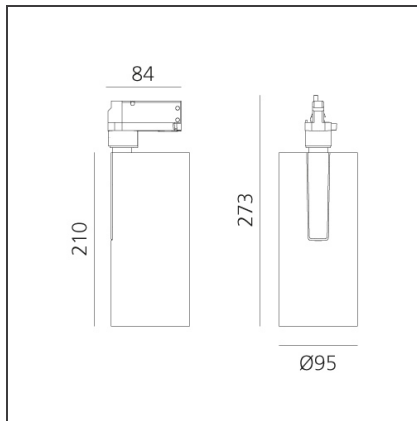

Vector Track 95 35W 16° 3000K DALI Eutrac Black

IP20 Dimmbar: +  -

DESIGN

Carlotta de Bevilacqua

BESCHREIBUNG

Three sizes with three different beam angles each (spot, flood, wide flood) obtained by means of refractive or hybrid optical units. Vector 55 track DALI zoom optic (22°-32°). Junction arm integrated in the spotlight's body to keep the barycentre aligned with the track and prevent any imbalance in possible suspension versions of the track. The junction allows 360° rotation and 90° tilting for maximum emission adjustment freedom. Vector 95 available only in track version. Version with compact 4-conductor (3p+n) adapter with hidden LED driver and not-dimmable phase selector.

TECHNISCHE ZEICHNUNGEN

FUNKTIONEN

Artikelnummer:	AN30604	Serie:	Indoor
Farbe:	Black		
Installation:	Projector, Stromschiene		
Anwendungsbereich:	Innenbeleuchtung		

DIMENSION

Höhe:	cm 27.3
Neigung:	-90+90
Drehung:	cm 360

INKLUSIVE LEUCHTMITTEL

Kategorie:	LED	Farbtemperatur(K):	3000K
Anzahl:	1	CRI:	90
Watt:	35W		
Typ:	0		
Class:	A		

LUMINAIRE

Watt:	30W	Lichtstrom (lm):	2694lm
		CCT:	3000K
		Efficiency:	78%
		Efficacy:	89.79lm/W
		CRI:	90
		Dimmable Typology:	Dali