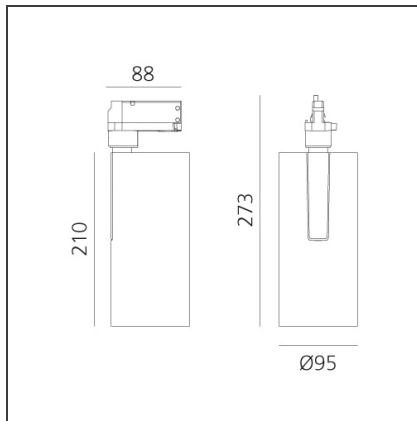

Vector Track 95 35W 16° 3000K DALI White

IP20 Dimmbar: +  -

DESIGN

Carlotta de Bevilacqua

BESCHREIBUNG

Three sizes with three different beam angles each (spot, flood, wide flood) obtained by means of refractive or hybrid optical units. Vector 55 track DALI zoom optic (22°-32°). Junction arm integrated in the spotlight's body to keep the barycentre aligned with the track and prevent any imbalance in possible suspension versions of the track. The junction allows 360° rotation and 90° tilting for maximum emission adjustment freedom. Vector 95 available only in track version. Version with compact 4-conductor (3p+n) adapter with hidden LED driver and not-dimmable phase selector.

TECHNISCHE ZEICHNUNGEN

FUNKTIONEN

Artikelnummer:	AN20601	Serie:	Indoor
Farbe:	White		
Installation:	Projector, Stromschiene		
Anwendungsbereich:	Innenbeleuchtung		

DIMENSION

Höhe:	cm 27.3
Neigung:	-90+90
Drehung:	cm 360

INKLUSIVE LEUCHTMITTEL

Kategorie:	LED	Farbtemperatur(K):	3000K
Anzahl:	1	CRI:	90
Watt:	35W		
Typ:	0		
Class:	A		

LUMINAIRE

Watt:	30W	Lichtstrom (lm):	2694lm
		CCT:	3000K
		Efficiency:	78%
		Efficacy:	89.79lm/W
		CRI:	90
		Dimmable Typology:	Dali