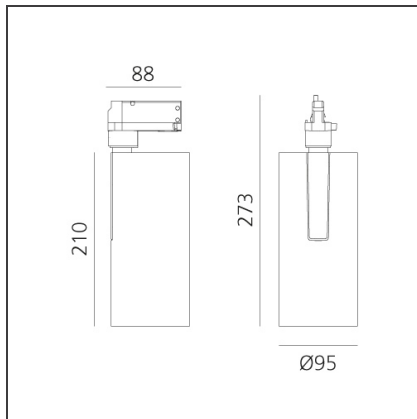

Vector Track 95 35W 16° 3000K Undimmable Black

IP20 

DESIGN

Carlotta de Bevilacqua

BESCHREIBUNG

Three sizes with three different beam angles each (spot, flood, wide flood) obtained by means of refractive or hybrid optical units. Vector 55 track DALI zoom optic (22°-32°). Junction arm integrated in the spotlight's body to keep the barycentre aligned with the track and prevent any imbalance in possible suspension versions of the track. The junction allows 360° rotation and 90° tilting for maximum emission adjustment freedom. Vector 95 available only in track version. Version with compact 4-conductor (3p+n) adapter with hidden LED driver and not-dimmable phase selector.

TECHNISCHE ZEICHNUNGEN

FUNKTIONEN

Artikelnummer:	AN20104	Serie:	Indoor
Farbe:	Black		
Installation:	Projector, Stromschiene		
Anwendungsbereich:	Innenbeleuchtung		

DIMENSION

Höhe:	cm 27.3
Neigung:	-90+90
Drehung:	cm 360

INKLUSIVE LEUCHTMITTEL

Kategorie:	LED	Farbtemperatur(K):	3000K
Anzahl:	1	CRI:	90
Watt:	35W		
Typ:	0		
Class:	A		

LUMINAIRE

Watt:	30W	Lichtstrom (lm):	2694lm
		CCT:	3000K
		Efficiency:	78%
		Efficacy:	89.79lm/W
		CRI:	90