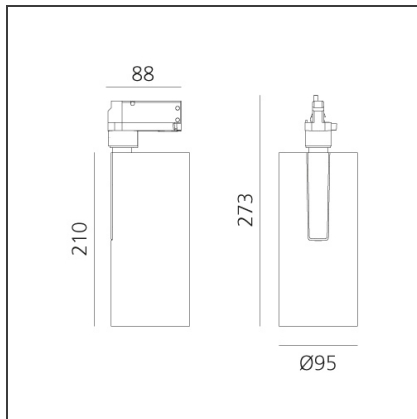

Vector Track 95 35W 16° 3000K Undimmable Brushed bronze

 IP20 

DESIGN

Carlotta de Bevilacqua

BESCHREIBUNG

Three sizes with three different beam angles each (spot, flood, wide flood) obtained by means of refractive or hybrid optical units. Vector 55 track DALI zoom optic (22°-32°). Junction arm integrated in the spotlight's body to keep the barycentre aligned with the track and prevent any imbalance in possible suspension versions of the track. The junction allows 360° rotation and 90° tilting for maximum emission adjustment freedom. Vector 95 available only in track version. Version with compact 4-conductor (3p+n) adapter with hidden LED driver and not-dimmable phase selector.

TECHNISCHE ZEICHNUNGEN

FUNKTIONEN

Artikelnummer:	AN20120	Serie:	Indoor
Farbe:	Brushed bronze		
Installation:	Projector, Stromschiene		
Anwendungsbereich:	Innenbeleuchtung		

DIMENSION

Höhe:	cm 27.3
Neigung:	-90+90
Drehung:	cm 360