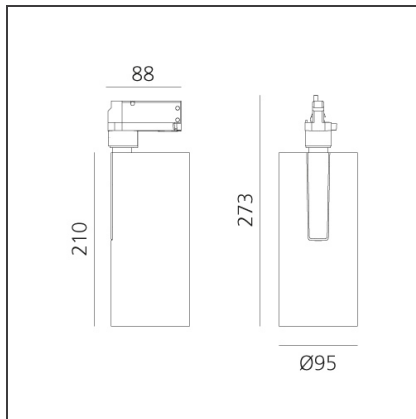

Vector Track 95 35W 16° 3000K Undimmable Brushed copper

 IP20 

DESIGN

Carlotta de Bevilacqua

BESCHREIBUNG

Three sizes with three different beam angles each (spot, flood, wide flood) obtained by means of refractive or hybrid optical units. Vector 55 track DALI zoom optic (22°-32°). Junction arm integrated in the spotlight's body to keep the barycentre aligned with the track and prevent any imbalance in possible suspension versions of the track. The junction allows 360° rotation and 90° tilting for maximum emission adjustment freedom. Vector 95 available only in track version. Version with compact 4-conductor (3p+n) adapter with hidden LED driver and not-dimmable phase selector.

TECHNISCHE ZEICHNUNGEN

FUNKTIONEN

Artikelnummer:	AN20118	Serie:	Indoor
Farbe:	Brushed copper		
Installation:	Projector, Stromschiene		
Anwendungsbereich:	Innenbeleuchtung		

DIMENSION

Höhe:	cm 27.3
Neigung:	-90+90
Drehung:	cm 360