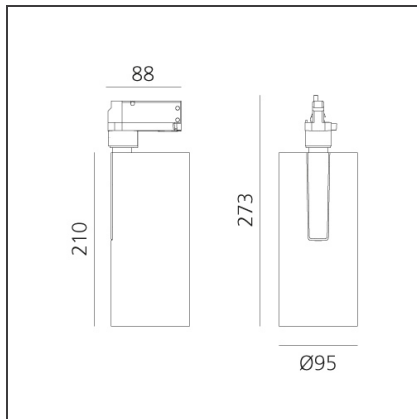

Vector Track 95 35W 16° 3000K Undimmable Brushed silver

 IP20 

DESIGN

Carlotta de Bevilacqua

BESCHREIBUNG

Three sizes with three different beam angles each (spot, flood, wide flood) obtained by means of refractive or hybrid optical units. Vector 55 track DALI zoom optic (22°-32°). Junction arm integrated in the spotlight's body to keep the barycentre aligned with the track and prevent any imbalance in possible suspension versions of the track. The junction allows 360° rotation and 90° tilting for maximum emission adjustment freedom. Vector 95 available only in track version. Version with compact 4-conductor (3p+n) adapter with hidden LED driver and not-dimmable phase selector.

TECHNISCHE ZEICHNUNGEN

FUNKTIONEN

Artikelnummer:	AN20115	Serie:	Indoor
Farbe:	Brushed silver		
Installation:	Projector, Stromschiene		
Anwendungsbereich:	Innenbeleuchtung		

DIMENSION

Höhe:	cm 27.3
Neigung:	-90+90
Drehung:	cm 360