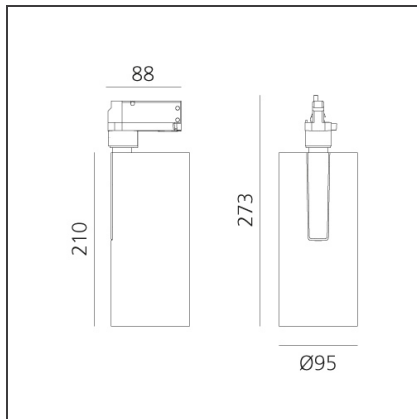

Vector Track 95 35W 16° 3000K Undimmable White

 IP20 

DESIGN

Carlotta de Bevilacqua

BESCHREIBUNG

Three sizes with three different beam angles each (spot, flood, wide flood) obtained by means of refractive or hybrid optical units. Vector 55 track DALI zoom optic (22°-32°). Junction arm integrated in the spotlight's body to keep the barycentre aligned with the track and prevent any imbalance in possible suspension versions of the track. The junction allows 360° rotation and 90° tilting for maximum emission adjustment freedom. Vector 95 available only in track version. Version with compact 4-conductor (3p+n) adapter with hidden LED driver and not-dimmable phase selector.

TECHNISCHE ZEICHNUNGEN

FUNKTIONEN

Artikelnummer:	AN20101	Serie:	Indoor
Farbe:	White		
Installation:	Projector, Stromschiene		
Anwendungsbereich:	Innenbeleuchtung		

DIMENSION

Höhe:	cm 27.3
Neigung:	-90+90
Drehung:	cm 360

INKLUSIVE LEUCHTMITTEL

Kategorie:	LED	Farbtemperatur(K):	3000K
Anzahl:	1	CRI:	90
Watt:	35W		
Typ:	0		
Class:	A		

LUMINAIRE

Watt:	30W	Lichtstrom (lm):	2694lm
		CCT:	3000K
		Efficiency:	78%
		Efficacy:	89.79lm/W
		CRI:	90