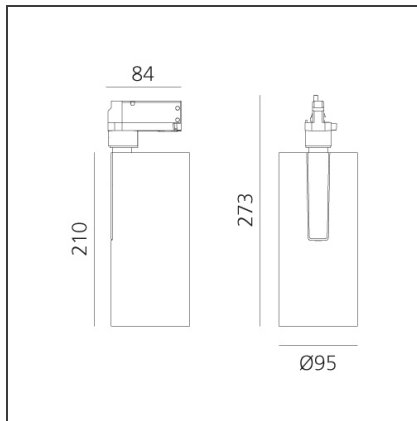

TECHNISCHE ZEICHNUNGEN

FUNKTIONEN

Artikelnummer:	AN35620	Serie:	Indoor
Farbe:	Brushed Bronze		
Installation:	Projector, Stromschiene		
Anwendungsbereich:	Innenbeleuchtung		

DIMENSION

Höhe:	cm 27.3
Neigung:	-90+90
Drehung:	cm 360

INKLUSIVE LEUCHTMITTEL

Kategorie:	LED	Farbtemperatur(K):	4000K
Anzahl:	1	CRI:	90
Watt:	35W		
Typ:	0		
Class:	A		

LUMINAIRE

Watt:	35W	Lichtstrom (lm):	3118lm
		CCT:	4000K
		CRI:	90
		Dimmable Typology:	Dali

Anmerkungen

220/240Vac 50/60Hz Electronic ballast included.