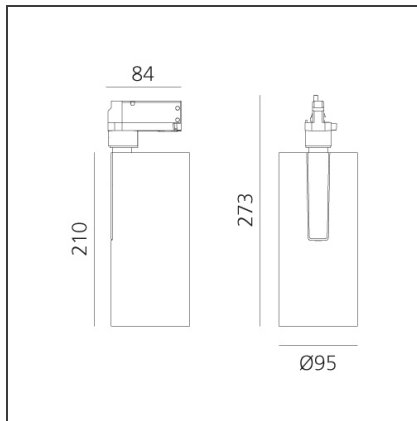

TECHNISCHE ZEICHNUNGEN

FUNKTIONEN

Artikelnummer:	AN35615	Serie:	Indoor
Farbe:	Brushed Silver		
Installation:	Projector, Stromschiene		
Anwendungsbereich:	Innenbeleuchtung		

DIMENSION

Höhe:	cm 27.3
Neigung:	-90+90
Drehung:	cm 360

INKLUSIVE LEUCHTMITTEL

Kategorie:	LED	Farbtemperatur(K):	4000K
Anzahl:	1	CRI:	90
Watt:	35W		
Typ:	0		
Class:	A		

LUMINAIRE

Watt:	35W	Lichtstrom (lm):	3118lm
		CCT:	4000K
		CRI:	90
		Dimmable Typology:	Dali

Anmerkungen

220/240Vac 50/60Hz Electronic ballast included.