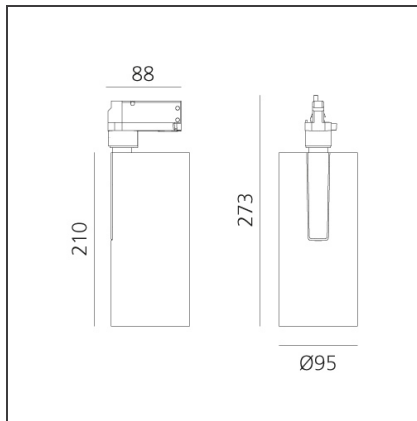

Vector Track 95 35W 16° 4000K DALI White

IP20 Dimmbar: + -

DESIGN

Carlotta de Bevilacqua

BESCHREIBUNG

Three sizes with three different beam angles each (spot, flood, wide flood) obtained by means of refractive or hybrid optical units. Vector 55 track DALI zoom optic (22°-32°). Junction arm integrated in the spotlight's body to keep the barycentre aligned with the track and prevent any imbalance in possible suspension versions of the track. The junction allows 360° rotation and 90° tilting for maximum emission adjustment freedom. Vector 95 available only in track version. Version with compact 4-conductor (3p+n) adapter with hidden LED driver and not-dimmable phase selector.

TECHNISCHE ZEICHNUNGEN

FUNKTIONEN

Artikelnummer:	AN25601	Serie:	Indoor
Farbe:	White		
Installation:	Projector, Stromschiene		
Anwendungsbereich:	Innenbeleuchtung		

DIMENSION

Höhe:	cm 27.3
Neigung:	-90+90
Drehung:	cm 360

INKLUSIVE LEUCHTMITTEL

Kategorie:	LED	Farbtemperatur(K):	4000K
Anzahl:	1	CRI:	90
Watt:	35W		
Typ:	0		
Class:	A		

LUMINAIRE

Watt:	30W	Lichtstrom (lm):	2735lm
		CCT:	4000K
		Efficiency:	78%
		Efficacy:	91.18lm/W
		CRI:	90
		Dimmable Typology:	Dali