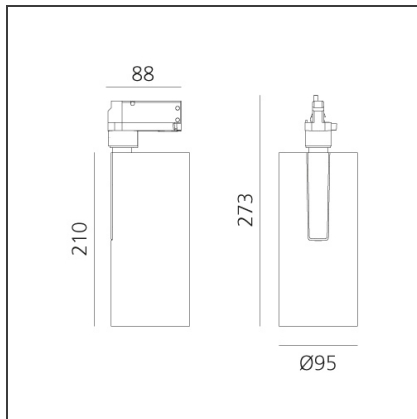

TECHNISCHE ZEICHNUNGEN

FUNKTIONEN

Artikelnummer:	AN25104	Serie:	Indoor
Farbe:	Black		
Installation:	Projector, Stromschiene		
Anwendungsbereich:	Innenbeleuchtung		

DIMENSION

Höhe:	cm 27.3
Neigung:	-90+90
Drehung:	cm 360

INKLUSIVE LEUCHTMITTEL

Kategorie:	LED	Farbtemperatur(K):	4000K
Anzahl:	1	CRI:	90
Watt:	35W		
Typ:	0		
Class:	A		

LUMINAIRE

Watt:	30W	Lichtstrom (lm):	2735lm
		CCT:	4000K
		Efficiency:	78%
		Efficacy:	91.18lm/W
		CRI:	90

Anmerkungen

220/240Vac 50/60Hz Electronic ballast included.