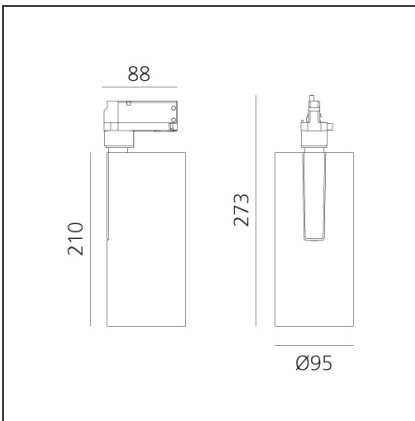

TECHNISCHE ZEICHNUNGEN

FUNKTIONEN

Artikelnummer:	AN21720	Serie:	Indoor
Farbe:	Brushed Bronze		
Installation:	Projector, Stromschiene		
Anwendungsbereich:	Innenbeleuchtung		

DIMENSION

Höhe:	cm 27.3
Neigung:	-90+90
Drehung:	cm 360

INKLUSIVE LEUCHTMITTEL

Kategorie:	LED	Farbtemperatur(K):	2700K
Anzahl:	1		
Watt:	35W		
Typ:	0		

LUMINAIRE

Watt:	35W	Lichtstrom (lm):	3122lm
		CCT:	2700K
		CRI:	90
		Dimmable Typology:	Dali

Anmerkungen

220/240Vac 50/60Hz Electronic ballast included.