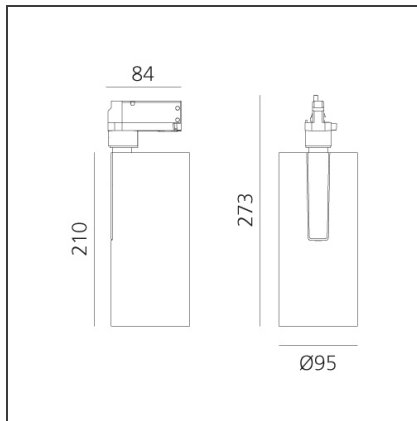

Vector Track 95 35W 24° 2700K DALI Eutrac Brushed bronze

IP20 Dimmbar: + **1** -

DESIGN

Carlotta de Bevilacqua

BESCHREIBUNG

Three sizes with three different beam angles each (spot, flood, wide flood) obtained by means of refractive or hybrid optical units. Vector 55 track DALI zoom optic (22°-32°). Junction arm integrated in the spotlight's body to keep the barycentre aligned with the track and prevent any imbalance in possible suspension versions of the track. The junction allows 360° rotation and 90° tilting for maximum emission adjustment freedom. Vector 95 available only in track version. Version with compact 4-conductor (3p+n) adapter with hidden LED driver and not-dimmable phase selector.

TECHNISCHE ZEICHNUNGEN

FUNKTIONEN

Artikelnummer:	AN31720	Serie:	Indoor
Farbe:	Brushed Bronze		
Installation:	Projector, Stromschiene		
Anwendungsbereich:	Innenbeleuchtung		

DIMENSION

Höhe:	cm 27.3
Neigung:	-90+90
Drehung:	cm 360

INKLUSIVE LEUCHTMITTEL

Kategorie:	LED	Farbtemperatur(K):	2700K
Anzahl:	1		
Watt:	35W		
Typ:	0		

LUMINAIRE

Watt:	35W	Lichtstrom (lm):	3122lm
		CCT:	2700K
		CRI:	90
		Dimmable Typology:	Dali

Anmerkungen

220/240Vac 50/60Hz Electronic ballast included.