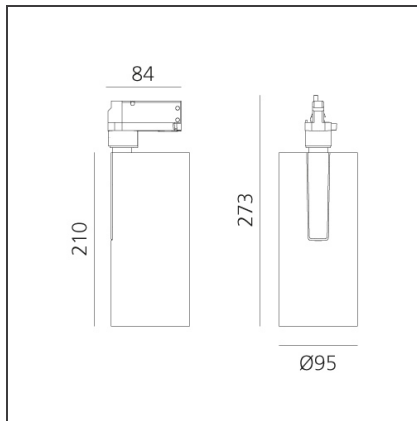

Vector Track 95 35W 24° 2700K DALI Eutrac White

IP20 Dimmbar: + -

DESIGN

Carlotta de Bevilacqua

BESCHREIBUNG

Three sizes with three different beam angles each (spot, flood, wide flood) obtained by means of refractive or hybrid optical units. Vector 55 track DALI zoom optic (22°-32°). Junction arm integrated in the spotlight's body to keep the barycentre aligned with the track and prevent any imbalance in possible suspension versions of the track. The junction allows 360° rotation and 90° tilting for maximum emission adjustment freedom. Vector 95 available only in track version. Version with compact 4-conductor (3p+n) adapter with hidden LED driver and not-dimmable phase selector.

TECHNISCHE ZEICHNUNGEN

FUNKTIONEN

Artikelnummer:	AN31701	Serie:	Indoor
Farbe:	White		
Installation:	Projector, Stromschiene		
Anwendungsbereich:	Innenbeleuchtung		

DIMENSION

Höhe:	cm 27.3
Neigung:	-90+90
Drehung:	cm 360

INKLUSIVE LEUCHTMITTEL

Kategorie:	LED	Farbtemperatur(K):	2700K
Anzahl:	1		
Watt:	35W		
Typ:	0		

LUMINAIRE

Watt:	30W	Lichtstrom (lm):	2602lm
		CCT:	2700K
		Efficiency:	79%
		Efficacy:	86.75lm/W
		CRI:	90
		Dimmable Typology:	Dali