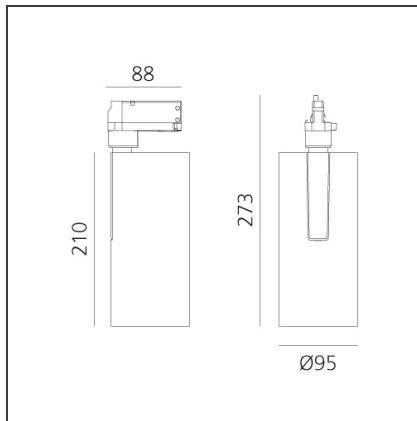

Vector Track 95 35W 24° 2700K DALI White

IP20 Dimmbar: +  -

DESIGN

Carlotta de Bevilacqua

BESCHREIBUNG

Three sizes with three different beam angles each (spot, flood, wide flood) obtained by means of refractive or hybrid optical units. Vector 55 track DALI zoom optic (22°-32°). Junction arm integrated in the spotlight's body to keep the barycentre aligned with the track and prevent any imbalance in possible suspension versions of the track. The junction allows 360° rotation and 90° tilting for maximum emission adjustment freedom. Vector 95 available only in track version. Version with compact 4-conductor (3p+n) adapter with hidden LED driver and not-dimmable phase selector.

TECHNISCHE ZEICHNUNGEN

FUNKTIONEN

Artikelnummer:	AN21701	Serie:	Indoor
Farbe:	White		
Installation:	Projector, Stromschiene		
Anwendungsbereich:	Innenbeleuchtung		

DIMENSION

Höhe:	cm 27.3
Neigung:	-90+90
Drehung:	cm 360

INKLUSIVE LEUCHTMITTEL

Kategorie:	LED	Farbtemperatur(K):	2700K
Anzahl:	1		
Watt:	35W		
Typ:	0		

LUMINAIRE

Watt:	30W	Lichtstrom (lm):	2602lm
		CCT:	2700K
		Efficiency:	79%
		Efficacy:	86.75lm/W
		CRI:	90
		Dimmable Typology:	Dali