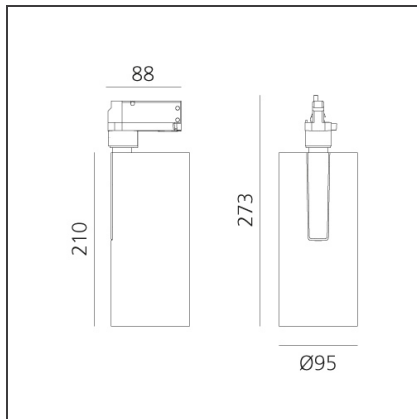

Vector Track 95 35W 24° 2700K Undimmable Brushed bronze

IP20 

DESIGN

Carlotta de Bevilacqua

BESCHREIBUNG

Three sizes with three different beam angles each (spot, flood, wide flood) obtained by means of refractive or hybrid optical units. Vector 55 track DALI zoom optic (22°-32°). Junction arm integrated in the spotlight's body to keep the barycentre aligned with the track and prevent any imbalance in possible suspension versions of the track. The junction allows 360° rotation and 90° tilting for maximum emission adjustment freedom. Vector 95 available only in track version. Version with compact 4-conductor (3p+n) adapter with hidden LED driver and not-dimmable phase selector.

TECHNISCHE ZEICHNUNGEN

FUNKTIONEN

| | | | |
|---------------------------|----------------------------|---------------|--------|
| Artikelnummer: | AN21220 | Serie: | Indoor |
| Farbe: | Brushed Bronze | | |
| Installation: | Projector, Stromschiene | | |
| Anwendungsbereich: | Innenbeleuchtung | | |

DIMENSION

| | |
|-----------------|---------|
| Höhe: | cm 27.3 |
| Neigung: | -90+90 |
| Drehung: | cm 360 |

INKLUSIVE LEUCHTMITTEL

| | | | |
|-------------------|-----|---------------------------|-------|
| Kategorie: | LED | Farbtemperatur(K): | 2700K |
| Anzahl: | 1 | | |
| Watt: | 35W | | |
| Typ: | 0 | | |

LUMINAIRE

| | | | |
|--------------|-----|-------------------------|--------|
| Watt: | 35W | Lichtstrom (lm): | 3122lm |
| | | CCT: | 2700K |
| | | CRI: | 90 |

Anmerkungen

220/240Vac 50/60Hz Electronic ballast included.