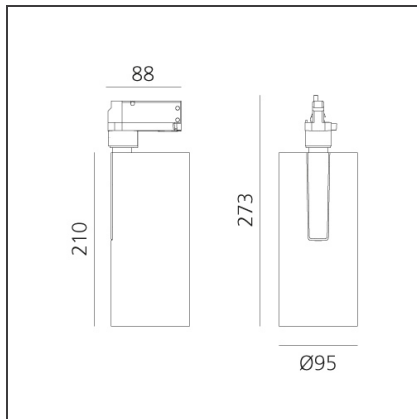

Vector Track 95 35W 24° 2700K Undimmable Brushed copper

 IP20 

DESIGN

Carlotta de Bevilacqua

BESCHREIBUNG

Three sizes with three different beam angles each (spot, flood, wide flood) obtained by means of refractive or hybrid optical units. Vector 55 track DALI zoom optic (22°-32°). Junction arm integrated in the spotlight's body to keep the barycentre aligned with the track and prevent any imbalance in possible suspension versions of the track. The junction allows 360° rotation and 90° tilting for maximum emission adjustment freedom. Vector 95 available only in track version. Version with compact 4-conductor (3p+n) adapter with hidden LED driver and not-dimmable phase selector.

TECHNISCHE ZEICHNUNGEN

FUNKTIONEN

Artikelnummer:	AN21218	Serie:	Indoor
Farbe:	Brushed Copper		
Installation:	Projector, Stromschiene		
Anwendungsbereich:	Innenbeleuchtung		

DIMENSION

Höhe:	cm 27.3
Neigung:	-90+90
Drehung:	cm 360