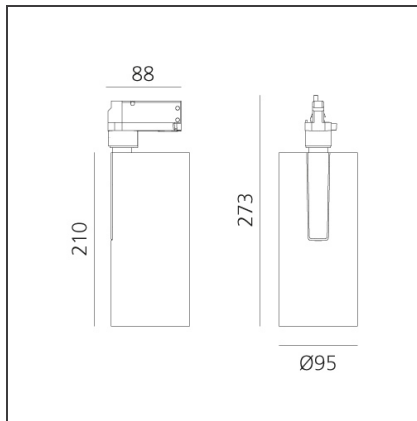

TECHNISCHE ZEICHNUNGEN

FUNKTIONEN

Artikelnummer:	AN20704	Serie:	Indoor
Farbe:	Black		
Installation:	Projector, Stromschiene		
Anwendungsbereich:	Innenbeleuchtung		

DIMENSION

Höhe:	cm 27.3
Neigung:	-90+90
Drehung:	cm 360

INKLUSIVE LEUCHTMITTEL

Kategorie:	LED	Farbtemperatur(K):	3000K
Anzahl:	1	CRI:	90
Watt:	35W		
Typ:	0		
Class:	A		

LUMINAIRE

Watt:	30W	Lichtstrom (lm):	2706lm
		CCT:	3000K
		Efficiency:	79%
		Efficacy:	90.22lm/W
		CRI:	90
		Dimmable Typology:	Dali

Anmerkungen

220/240Vac 50/60Hz Electronic ballast included.