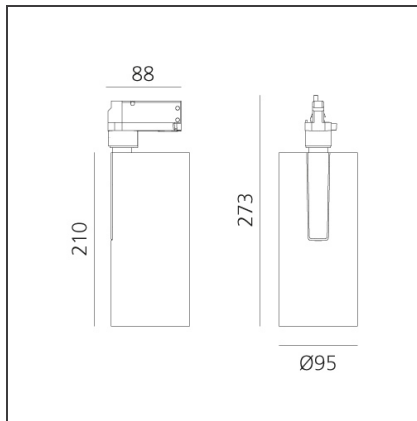

Vector Track 95 35W 24° 3000K DALI Brushed bronze

IP20 Dimmbar: + -

DESIGN

Carlotta de Bevilacqua

BESCHREIBUNG

Three sizes with three different beam angles each (spot, flood, wide flood) obtained by means of refractive or hybrid optical units. Vector 55 track DALI zoom optic (22°-32°). Junction arm integrated in the spotlight's body to keep the barycentre aligned with the track and prevent any imbalance in possible suspension versions of the track. The junction allows 360° rotation and 90° tilting for maximum emission adjustment freedom. Vector 95 available only in track version. Version with compact 4-conductor (3p+n) adapter with hidden LED driver and not-dimmable phase selector.

TECHNISCHE ZEICHNUNGEN

FUNKTIONEN

Artikelnummer:	AN20720	Serie:	Indoor
Farbe:	Brushed bronze		
Installation:	Projector, Stromschiene		
Anwendungsbereich:	Innenbeleuchtung		

DIMENSION

Höhe:	cm 27.3
Neigung:	-90+90
Drehung:	cm 360

INKLUSIVE LEUCHTMITTEL

Kategorie:	LED	Farbtemperatur(K):	3000K
Anzahl:	1	CRI:	90
Watt:	35W		
Typ:	0		
Class:	A		

LUMINAIRE

Watt:	35W	Lichtstrom (lm):	3122lm
		CCT:	3000K
		CRI:	90
		Dimmable Typology:	Dali