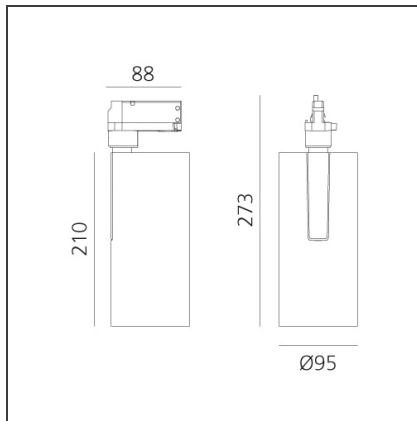

TECHNISCHE ZEICHNUNGEN

FUNKTIONEN

Artikelnummer:	AN20718	Serie:	Indoor
Farbe:	Brushed copper		
Installation:	Projector, Stromschiene		
Anwendungsbereich:	Innenbeleuchtung		

DIMENSION

Höhe:	cm 27.3
Neigung:	-90+90
Drehung:	cm 360

INKLUSIVE LEUCHTMITTEL

Kategorie:	LED	Farbtemperatur(K):	3000K
Anzahl:	1	CRI:	90
Watt:	35W		
Typ:	0		
Class:	A		

LUMINAIRE

Watt:	35W	Lichtstrom (lm):	3122lm
		CCT:	3000K
		CRI:	90
		Dimmable Typology:	Dali

Anmerkungen

220/240Vac 50/60Hz Electronic ballast included.