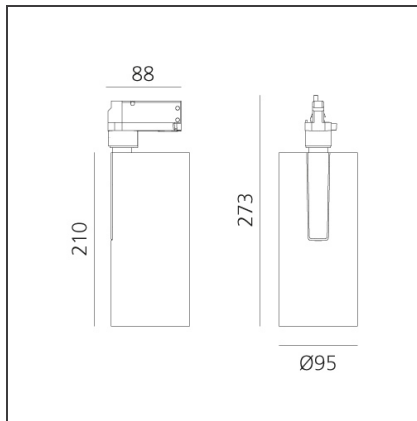

Vector Track 95 35W 24° 3000K DALI Brushed silver

IP20 Dimmbar: +  -

DESIGN

Carlotta de Bevilacqua

BESCHREIBUNG

Three sizes with three different beam angles each (spot, flood, wide flood) obtained by means of refractive or hybrid optical units. Vector 55 track DALI zoom optic (22°-32°). Junction arm integrated in the spotlight's body to keep the barycentre aligned with the track and prevent any imbalance in possible suspension versions of the track. The junction allows 360° rotation and 90° tilting for maximum emission adjustment freedom. Vector 95 available only in track version. Version with compact 4-conductor (3p+n) adapter with hidden LED driver and not-dimmable phase selector.

TECHNISCHE ZEICHNUNGEN

FUNKTIONEN

Artikelnummer:	AN20715	Serie:	Indoor
Farbe:	Brushed silver		
Installation:	Projector, Stromschiene		
Anwendungsbereich:	Innenbeleuchtung		

DIMENSION

Höhe:	cm 27.3
Neigung:	-90+90
Drehung:	cm 360

INKLUSIVE LEUCHTMITTEL

Kategorie:	LED	Farbtemperatur(K):	3000K
Anzahl:	1	CRI:	90
Watt:	35W		
Typ:	0		
Class:	A		

LUMINAIRE

Watt:	35W	Lichtstrom (lm):	3122lm
		CCT:	3000K
		CRI:	90
		Dimmable Typology:	Dali