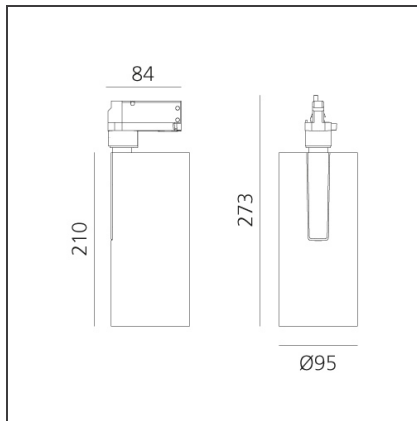

TECHNISCHE ZEICHNUNGEN

FUNKTIONEN

Artikelnummer:	AN30704	Serie:	Indoor
Farbe:	Black		
Installation:	Projector, Stromschiene		
Anwendungsbereich:	Innenbeleuchtung		

DIMENSION

Höhe:	cm 27.3
Neigung:	-90+90
Drehung:	cm 360

INKLUSIVE LEUCHTMITTEL

Kategorie:	LED	Farbtemperatur(K):	3000K
Anzahl:	1	CRI:	90
Watt:	35W		
Typ:	0		
Class:	A		

LUMINAIRE

Watt:	30W	Lichtstrom (lm):	2706lm
		CCT:	3000K
		Efficiency:	79%
		Efficacy:	90.22lm/W
		CRI:	90
		Dimmable Typology:	Dali

Anmerkungen

220/240Vac 50/60Hz Electronic ballast included.