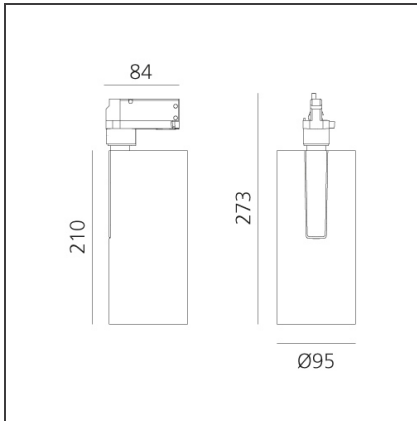

TECHNISCHE ZEICHNUNGEN

FUNKTIONEN

Artikelnummer:	AN30720	Serie:	Indoor
Farbe:	Brushed Bronze		
Installation:	Projector, Stromschiene		
Anwendungsbereich:	Innenbeleuchtung		

DIMENSION

Höhe:	cm 27.3
Neigung:	-90+90
Drehung:	cm 360

INKLUSIVE LEUCHTMITTEL

Kategorie:	LED	Farbtemperatur(K):	3000K
Anzahl:	1	CRI:	90
Watt:	35W		
Typ:	0		
Class:	A		

LUMINAIRE

Watt:	35W	Lichtstrom (lm):	3122lm
		CCT:	3000K
		CRI:	90
		Dimmable Typology:	Dali

Anmerkungen

220/240Vac 50/60Hz Electronic ballast included.