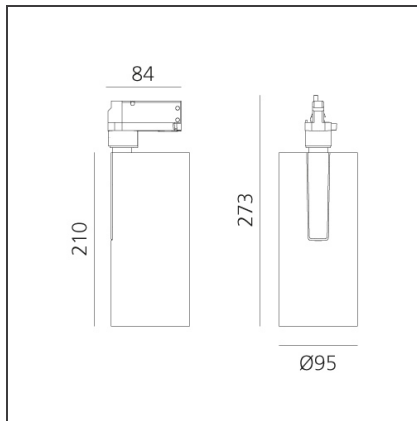

Vector Track 95 35W 24° 3000K DALI Eutrac Brushed copper

IP20 Dimmbar: + -

DESIGN

Carlotta de Bevilacqua

BESCHREIBUNG

Three sizes with three different beam angles each (spot, flood, wide flood) obtained by means of refractive or hybrid optical units. Vector 55 track DALI zoom optic (22°-32°). Junction arm integrated in the spotlight's body to keep the barycentre aligned with the track and prevent any imbalance in possible suspension versions of the track. The junction allows 360° rotation and 90° tilting for maximum emission adjustment freedom. Vector 95 available only in track version. Version with compact 4-conductor (3p+n) adapter with hidden LED driver and not-dimmable phase selector.

TECHNISCHE ZEICHNUNGEN

FUNKTIONEN

Artikelnummer:	AN30718	Serie:	Indoor
Farbe:	Brushed Copper		
Installation:	Projector, Stromschiene		
Anwendungsbereich:	Innenbeleuchtung		

DIMENSION

Höhe:	cm 27.3
Neigung:	-90+90
Drehung:	cm 360

INKLUSIVE LEUCHTMITTEL

Kategorie:	LED	Farbtemperatur(K):	3000K
Anzahl:	1	CRI:	90
Watt:	35W		
Typ:	0		
Class:	A		

LUMINAIRE

Watt:	35W	Lichtstrom (lm):	3122lm
		CCT:	3000K
		CRI:	90
		Dimmable Typology:	Dali