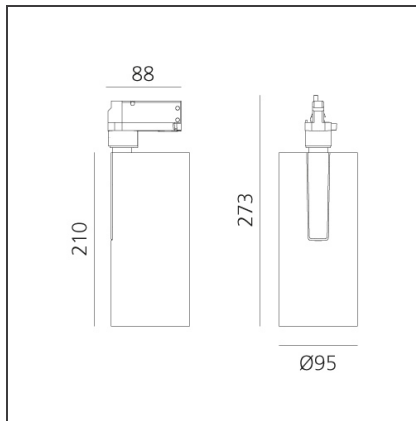

Vector Track 95 35W 24° 3000K DALI White

IP20 Dimmbar: + -

DESIGN

Carlotta de Bevilacqua

BESCHREIBUNG

Three sizes with three different beam angles each (spot, flood, wide flood) obtained by means of refractive or hybrid optical units. Vector 55 track DALI zoom optic (22°-32°). Junction arm integrated in the spotlight's body to keep the barycentre aligned with the track and prevent any imbalance in possible suspension versions of the track. The junction allows 360° rotation and 90° tilting for maximum emission adjustment freedom. Vector 95 available only in track version. Version with compact 4-conductor (3p+n) adapter with hidden LED driver and not-dimmable phase selector.

TECHNISCHE ZEICHNUNGEN

FUNKTIONEN

Artikelnummer:	AN20701	Serie:	Indoor
Farbe:	White		
Installation:	Projector, Stromschiene		
Anwendungsbereich:	Innenbeleuchtung		

DIMENSION

Höhe:	cm 27.3
Neigung:	-90+90
Drehung:	cm 360

INKLUSIVE LEUCHTMITTEL

Kategorie:	LED	Farbtemperatur(K):	3000K
Anzahl:	1	CRI:	90
Watt:	35W		
Typ:	0		
Class:	A		

LUMINAIRE

Watt:	30W	Lichtstrom (lm):	2706lm
		CCT:	3000K
		Efficiency:	79%
		Efficacy:	90.22lm/W
		CRI:	90
		Dimmable Typology:	Dali